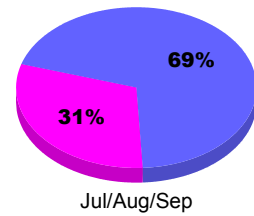

Membership Results
2010-2011

Membership
2009-2010

Month	Net Memb Goal	Actual New Memb	Actual Dropped Memb	Gain/Loss of Memb	Gain/Loss of Memb
Jul/Aug/Sep	6	4	-2	2	-6
Totals	6	4	-2	2	-6

Membership Results 2010-2011

Goal, New, Dropped, Gain/Loss

Comparison of Membership Gain/Loss

Current Year Compared to the Previous Year

Gender Comparison 2010-2011

■ Male ■ Female